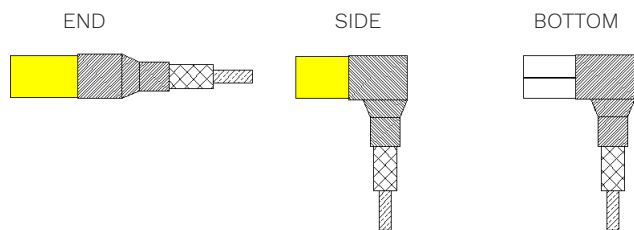

RATED LUMEN MAINTENANCE

All configurations	L70>50,000h
--------------------	-------------

DIMENSIONS

W x H (mm)	20 x 20
L (mm)	5000 (standard reel). Customised length available (1000-8000)
L1 (mm)	300

POWER ENTRY OPTIONS

MOUNTING

ALUMINIUM CLIP

ALUMINIUM PROFILE

PERFORMANCE

PRODUCT	BEND	SIZE (mm)	OPTICS	POWER (W)	CCT (K)	CRI	Lm	Lm/W
SKYLINE FLEX	TOP BEND	2020	Diffused	5	4000	80	485	97
SKYLINE FLEX	TOP BEND	2020	Diffused	10	4000	80	920	92
SKYLINE FLEX	TOP BEND	2020	Diffused	15	4000	80	1305	87
SKYLINE FLEX	TOP BEND	2020	Diffused	5	TW 2700-6500	80	400	80
SKYLINE FLEX	TOP BEND	2020	Diffused	10	TW 2700-6500	80	750	75
SKYLINE FLEX	TOP BEND	2020	Diffused	15	TW 2700-6500	80	1050	70
SKYLINE FLEX	TOP BEND	2020	CLEAR	5	4000	80	535	107
SKYLINE FLEX	TOP BEND	2020	CLEAR	10	4000	80	1020	102
SKYLINE FLEX	TOP BEND	2020	CLEAR	15	4000	80	1440	96
SKYLINE FLEX	TOP BEND	2020	Diffused	15	RGBW	80	480	32