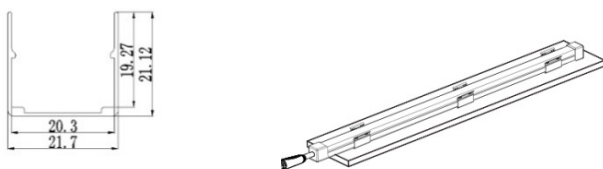

RATED LUMEN MAINTENANCE

All configurations	L70>50,000h
--------------------	-------------

DIMENSIONS

W x H (mm)	20 x 20
L (mm)	5000 (standard reel). Customised length available (1000-8000)
L1 (mm)	300

POWER ENTRY OPTIONS

MOUNTING

ALUMINIUM CLIP

ALUMINIUM PROFILE

PERFORMANCE

PRODUCT	BEND	SIZE (mm)	OPTICS	POWER (W)	CCT (K)	CRI	Lm	Lm/W
SKYLINE FLEX	TOP BEND	2020	Diffused	5	4000	80	485	97
SKYLINE FLEX	TOP BEND	2020	Diffused	10	4000	80	920	92
SKYLINE FLEX	TOP BEND	2020	Diffused	15	4000	80	1305	87
SKYLINE FLEX	TOP BEND	2020	Diffused	5	TW 2700-6500	80	400	80
SKYLINE FLEX	TOP BEND	2020	Diffused	10	TW 2700-6500	80	750	75
SKYLINE FLEX	TOP BEND	2020	Diffused	15	TW 2700-6500	80	1050	70
SKYLINE FLEX	TOP BEND	2020	CLEAR	5	4000	80	535	107
SKYLINE FLEX	TOP BEND	2020	CLEAR	10	4000	80	1020	102
SKYLINE FLEX	TOP BEND	2020	CLEAR	15	4000	80	1440	96
SKYLINE FLEX	TOP BEND	2020	Diffused	15	RGBW	80	480	32