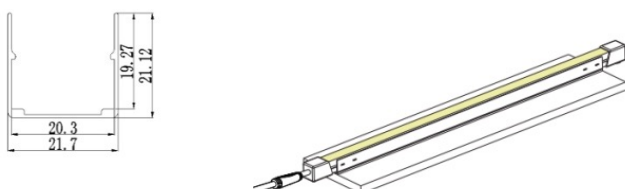

RATED LUMEN MAINTENANCE

All configurations	L70>50,000h
--------------------	-------------

DIMENSIONS

W x H (mm)	20 x 20
L (mm)	5000 (standard reel). Customised length available (1000-8000)
L1 (mm)	300

POWER ENTRY OPTIONS

MOUNTING

ALUMINIUM CLIP

ALUMINIUM PROFILE

PERFORMANCE

PRODUCT	BEND	SIZE (mm)	OPTICS	POWER (W)	CCT (K)	CRI	Lm	Lm/W
SKYLINE FLEX	TOP BEND	2020	Diffused	5	4000	80	485	97
SKYLINE FLEX	TOP BEND	2020	Diffused	10	4000	80	920	92
SKYLINE FLEX	TOP BEND	2020	Diffused	15	4000	80	1305	87
SKYLINE FLEX	TOP BEND	2020	Diffused	5	TW 2700-6500	80	400	80
SKYLINE FLEX	TOP BEND	2020	Diffused	10	TW 2700-6500	80	750	75
SKYLINE FLEX	TOP BEND	2020	Diffused	15	TW 2700-6500	80	1050	70
SKYLINE FLEX	TOP BEND	2020	CLEAR	5	4000	80	535	107
SKYLINE FLEX	TOP BEND	2020	CLEAR	10	4000	80	1020	102
SKYLINE FLEX	TOP BEND	2020	CLEAR	15	4000	80	1440	96
SKYLINE FLEX	TOP BEND	2020	Diffused	15	RGBW	80	480	32