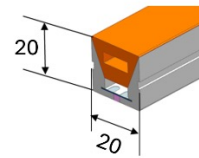

RATED LUMEN MAINTENANCE

All configurations	L70>50,000h
--------------------	-------------

DIMENSIONS

W x H (mm)	20 x 20
L (mm)	5000 (standard reel). Customised length available (1000-8000)
L1 (mm)	300

POWER ENTRY OPTIONS