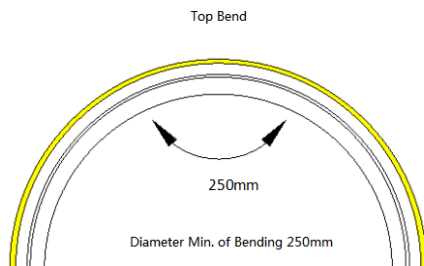

RATED LUMEN MAINTENANCE

All configurations	L70>50,000h
--------------------	-------------

DIMENSIONS

W x H (mm)	20 x 20
L (mm)	5000 (standard reel). Customised length available (1000-8000)
L1 (mm)	300

POWER ENTRY OPTIONS

MOUNTING

ALUMINIUM CLIP

ALUMINIUM PROFILE

PERFORMANCE

PRODUCT	BEND	SIZE (mm)	OPTICS	POWER (W)	CCT (K)	CRI	Lm	Lm/W
SKYLINE FLEX	TOP BEND	2020	Diffused	5	4000	80	485	97
SKYLINE FLEX	TOP BEND	2020	Diffused	10	4000	80	920	92
SKYLINE FLEX	TOP BEND	2020	Diffused	15	4000	80	1305	87
SKYLINE FLEX	TOP BEND	2020	Diffused	5	TW 2700-6500	80	400	80
SKYLINE FLEX	TOP BEND	2020	Diffused	10	TW 2700-6500	80	750	75
SKYLINE FLEX	TOP BEND	2020	Diffused	15	TW 2700-6500	80	1050	70
SKYLINE FLEX	TOP BEND	2020	CLEAR	5	4000	80	535	107
SKYLINE FLEX	TOP BEND	2020	CLEAR	10	4000	80	1020	102
SKYLINE FLEX	TOP BEND	2020	CLEAR	15	4000	80	1440	96
SKYLINE FLEX	TOP BEND	2020	Diffused	15	RGBW	80	480	32