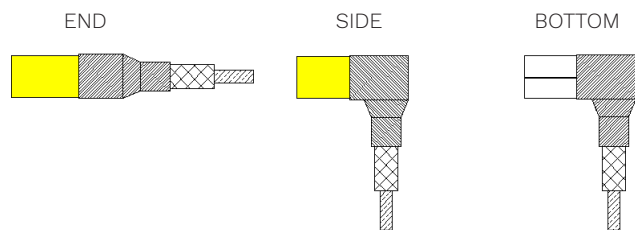

RATED LUMEN MAINTENANCE

All configurations	L70>50,000h
--------------------	-------------

DIMENSIONS

W x H (mm)	20 x 20
L (mm)	5000 (standard reel). Customised length available (1000-8000)
L1 (mm)	300

POWER ENTRY OPTIONS

MOUNTING

Side bend $\leq 200\text{mm}$

ALUMINIUM CLIP

ALUMINIUM PROFILE

PERFORMANCE

PRODUCT	BEND	SIZE (mm)	OPTICS	POWER (W)	CCT (K)	CRI	Lm	Lm/W
SKYLINE FLEX	SIDE BEND	2020	Diffused	5	4000	80	375	75
SKYLINE FLEX	SIDE BEND	2020	Diffused	10	4000	80	700	70
SKYLINE FLEX	SIDE BEND	2020	Diffused	15	4000	80	975	65
SKYLINE FLEX	SIDE BEND	2020	Diffused	5	TW 2700-6500	80	300	60
SKYLINE FLEX	SIDE BEND	2020	Diffused	10	TW 2700-6500	80	550	55
SKYLINE FLEX	SIDE BEND	2020	Diffused	15	TW 2700-6500	80	750	50
SKYLINE FLEX	SIDE BEND	2020	Diffused	15	RGBW	80	370	25