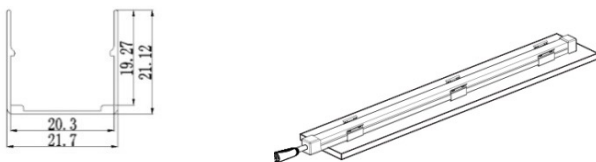

RATED LUMEN MAINTENANCE

All configurations	L70>50,000h
--------------------	-------------

DIMENSIONS

W x H (mm)	20 x 20
L (mm)	5000 (standard reel). Customised length available (1000-8000)
L1 (mm)	300

POWER ENTRY OPTIONS

MOUNTING

Side bend $\leq 200\text{mm}$

ALUMINIUM CLIP

ALUMINIUM PROFILE

PERFORMANCE

PRODUCT	BEND	SIZE (mm)	OPTICS	POWER (W)	CCT (K)	CRI	Lm	Lm/W
SKYLINE FLEX	SIDE BEND	2020	Diffused	5	4000	80	375	75
SKYLINE FLEX	SIDE BEND	2020	Diffused	10	4000	80	700	70
SKYLINE FLEX	SIDE BEND	2020	Diffused	15	4000	80	975	65
SKYLINE FLEX	SIDE BEND	2020	Diffused	5	TW 2700-6500	80	300	60
SKYLINE FLEX	SIDE BEND	2020	Diffused	10	TW 2700-6500	80	550	55
SKYLINE FLEX	SIDE BEND	2020	Diffused	15	TW 2700-6500	80	750	50
SKYLINE FLEX	SIDE BEND	2020	Diffused	15	RGBW	80	370	25