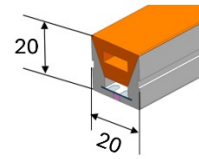

RATED LUMEN MAINTENANCE

All configurations	L70>50,000h
--------------------	-------------

DIMENSIONS

W x H (mm)	20 x 20
L (mm)	5000 (standard reel). Customised length available (1000-8000)
L1 (mm)	300

POWER ENTRY OPTIONS