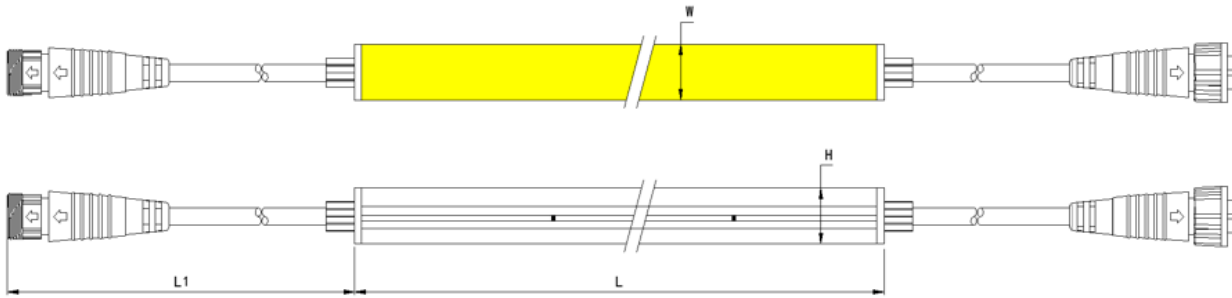

RATED LUMEN MAINTENANCE

All configurations	L70>50,000h
--------------------	-------------

DIMENSIONS

W x H (mm)	20 x 20
L (mm)	5000 (standard reel). Customised length available (1000-8000)
L1 (mm)	300

POWER ENTRY OPTIONS