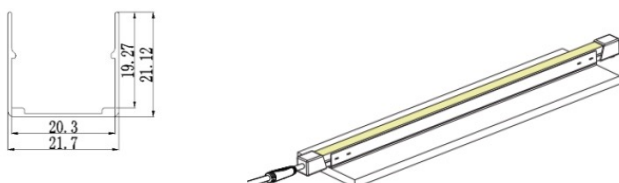

RATED LUMEN MAINTENANCE

All configurations	L70>50,000h
--------------------	-------------

DIMENSIONS

W x H (mm)	20 x 20
L (mm)	5000 (standard reel). Customised length available (1000-8000)
L1 (mm)	300

POWER ENTRY OPTIONS

MOUNTING

Side bend $\leq 200\text{mm}$

ALUMINIUM CLIP

ALUMINIUM PROFILE

PERFORMANCE

PRODUCT	BEND	SIZE (mm)	OPTICS	POWER (W)	CCT (K)	CRI	Lm	Lm/W
SKYLINE FLEX	SIDE BEND	2020	Diffused	5	4000	80	375	75
SKYLINE FLEX	SIDE BEND	2020	Diffused	10	4000	80	700	70
SKYLINE FLEX	SIDE BEND	2020	Diffused	15	4000	80	975	65
SKYLINE FLEX	SIDE BEND	2020	Diffused	5	TW 2700-6500	80	300	60
SKYLINE FLEX	SIDE BEND	2020	Diffused	10	TW 2700-6500	80	550	55
SKYLINE FLEX	SIDE BEND	2020	Diffused	15	TW 2700-6500	80	750	50
SKYLINE FLEX	SIDE BEND	2020	Diffused	15	RGBW	80	370	25