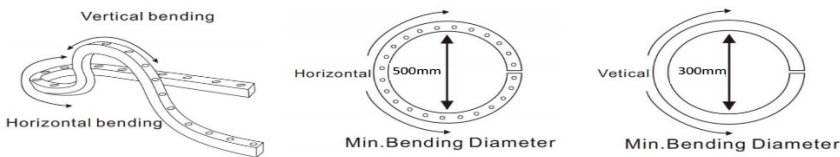

#### RATED LUMEN MAINTENANCE

All configurations	L70>50,000h
--------------------	-------------

DIMENSIONS

W x H (mm)	27 x 21
L (mm)	5000 (standard reel). Customised length available (1000-5000)
L1 (mm)	300

POWER ENTRY OPTIONS

MOUNTING

ALUMINIUM CLIP

ALUMINIUM PROFILE

ADJUSTABLE PROFILE + ADJUSTABLE BRACKET