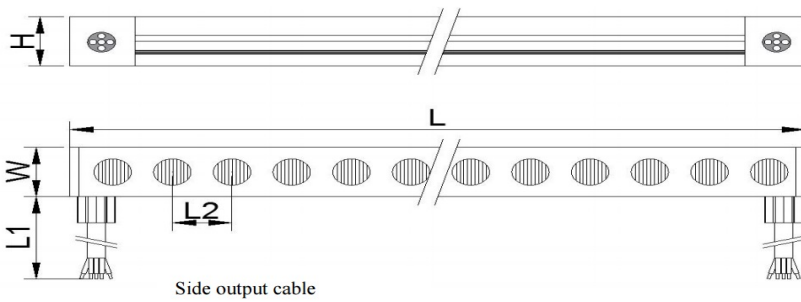

#### RATED LUMEN MAINTENANCE

All configurations	L70>50,000h
--------------------	-------------

DIMENSIONS

W x H (mm)	27 x 21
L (mm)	5000 (standard reel). Customised length available (1000-5000)
L1 (mm)	300

POWER ENTRY OPTIONS

MOUNTING

ALUMINIUM CLIP

ALUMINIUM PROFILE

ADJUSTABLE PROFILE + ADJUSTABLE BRACKET