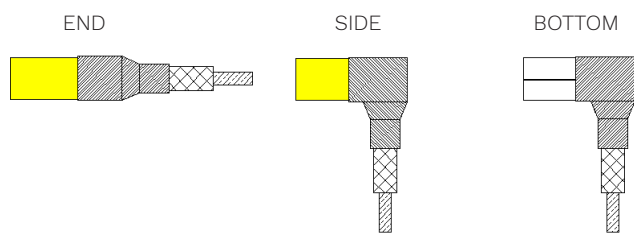

#### RATED LUMEN MAINTENANCE

All configurations	L70>50,000h
--------------------	-------------

DIMENSIONS

W x H (mm)	27 x 21
L (mm)	5000 (standard reel). Customised length available (1000-5000)
L1 (mm)	300

POWER ENTRY OPTIONS

MOUNTING

ALUMINIUM CLIP

ALUMINIUM PROFILE

ADJUSTABLE PROFILE + ADJUSTABLE BRACKET