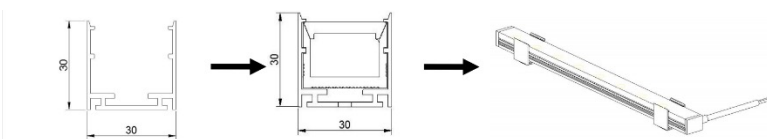

#### RATED LUMEN MAINTENANCE

All configurations	L70>50,000h
--------------------	-------------

DIMENSIONS

W x H (mm)	27 x 21
L (mm)	5000 (standard reel). Customised length available (1000-5000)
L1 (mm)	300

POWER ENTRY OPTIONS

MOUNTING

ALUMINIUM CLIP

ALUMINIUM PROFILE

ADJUSTABLE PROFILE + ADJUSTABLE BRACKET