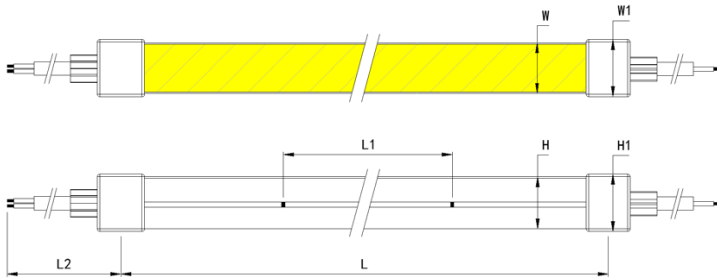

DIMENSIONS

W x H (mm)	13 x 20
L (mm)	5000 (standard reel). Customised length available (1000-8000)
L1 (mm)	50
L2 (mm)	300
W1 x H1(mm)	14x22